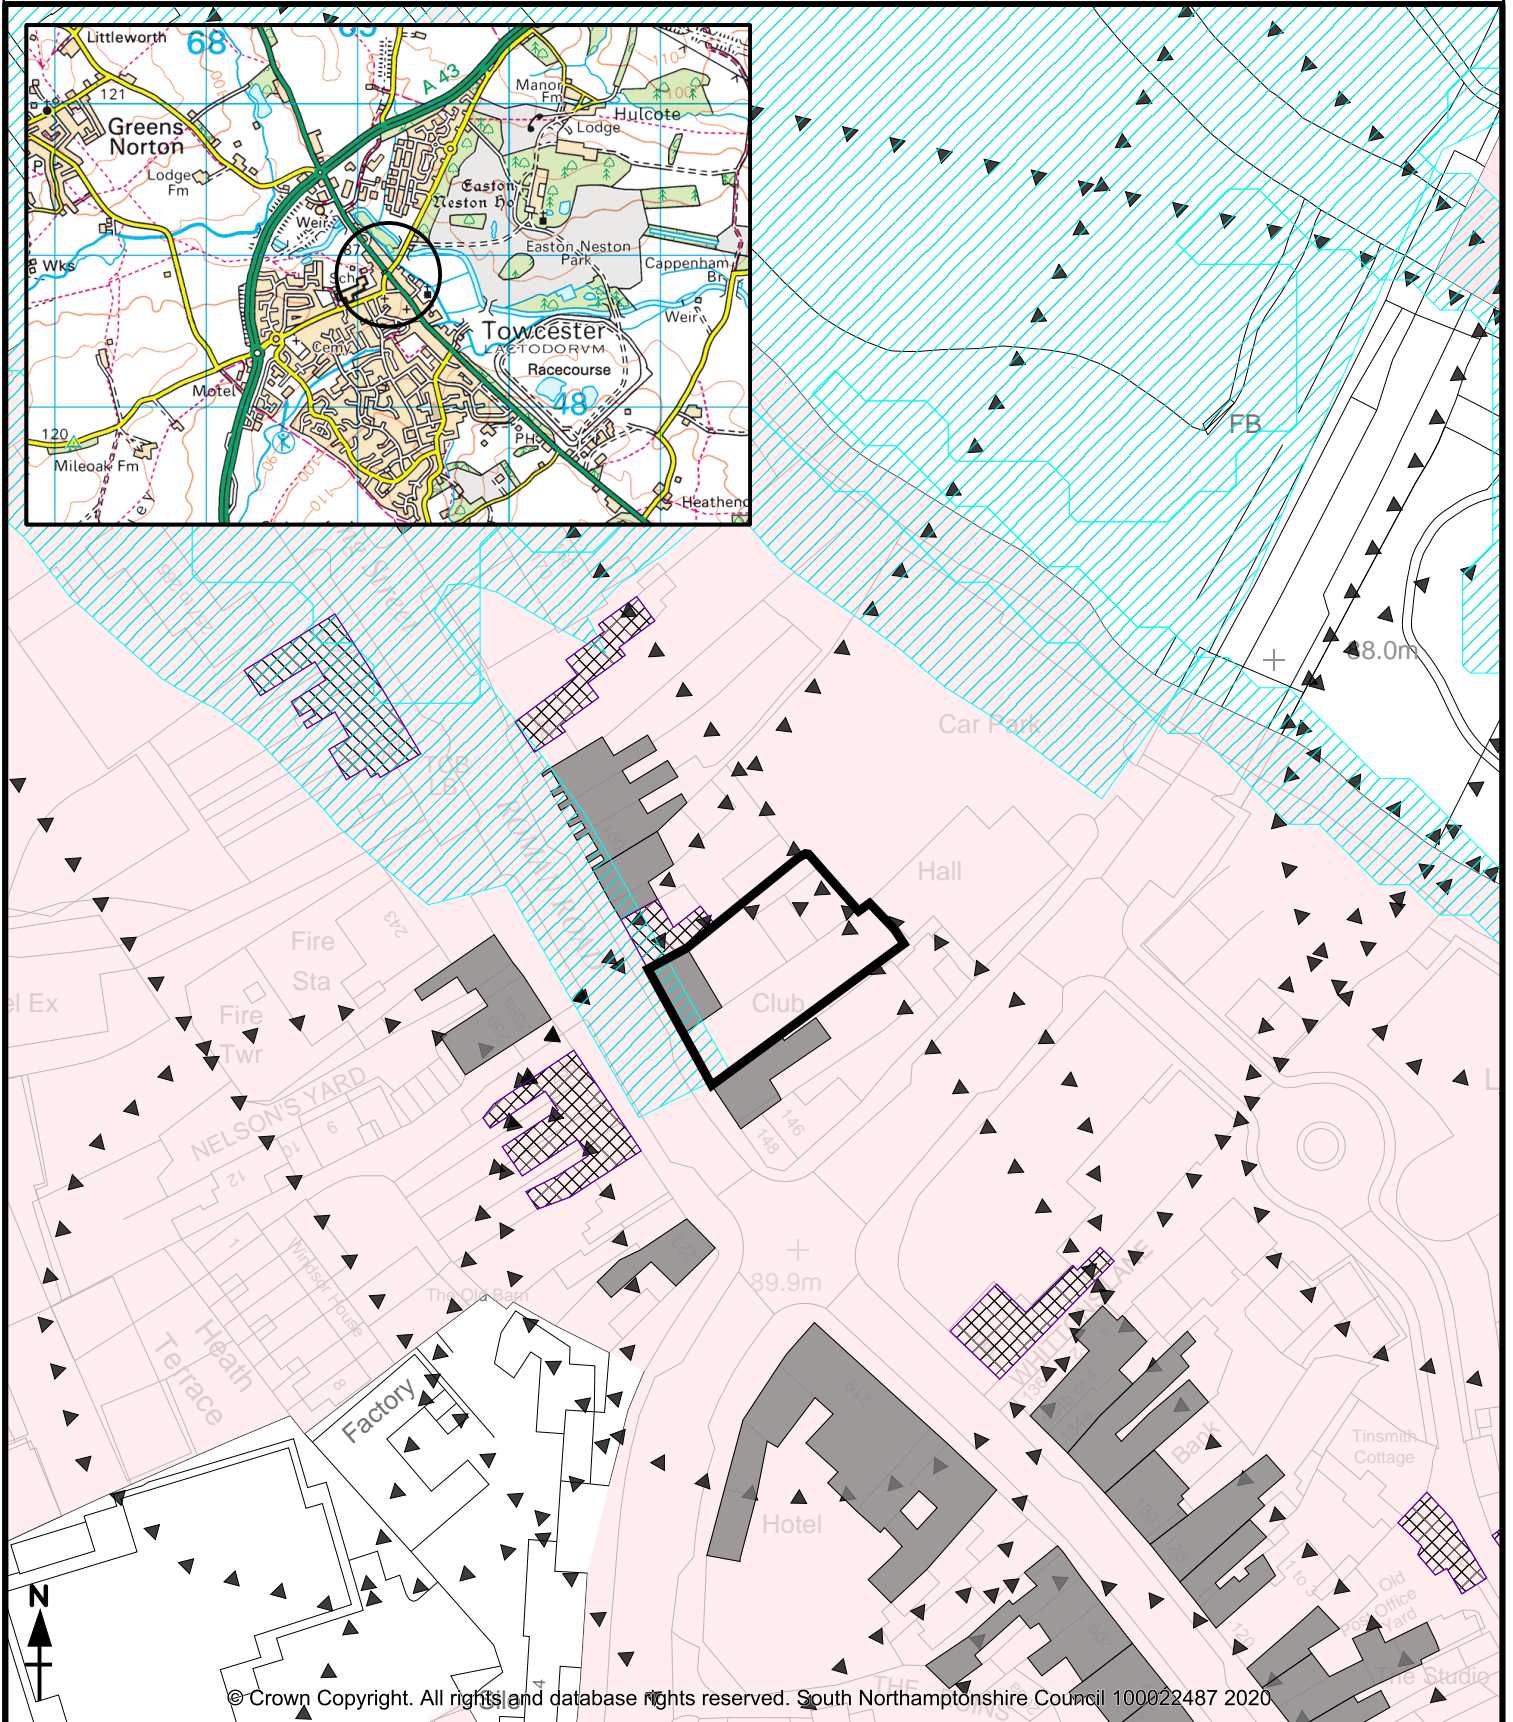

Application Number: S/2019/1729/LBC

Parish: Towcester CP

© Crown Copyright. All rights and database rights reserved. South Northamptonshire Council 100022487 2020

Town/Village: Towcester

Site Area: 0.0766 Ha

Grid Location: SP 69191 48898

Map Scale: 1:1250

Conservation Area

Site of Archaeological Asset

Article 4

Listed Building

Flood Zone 2