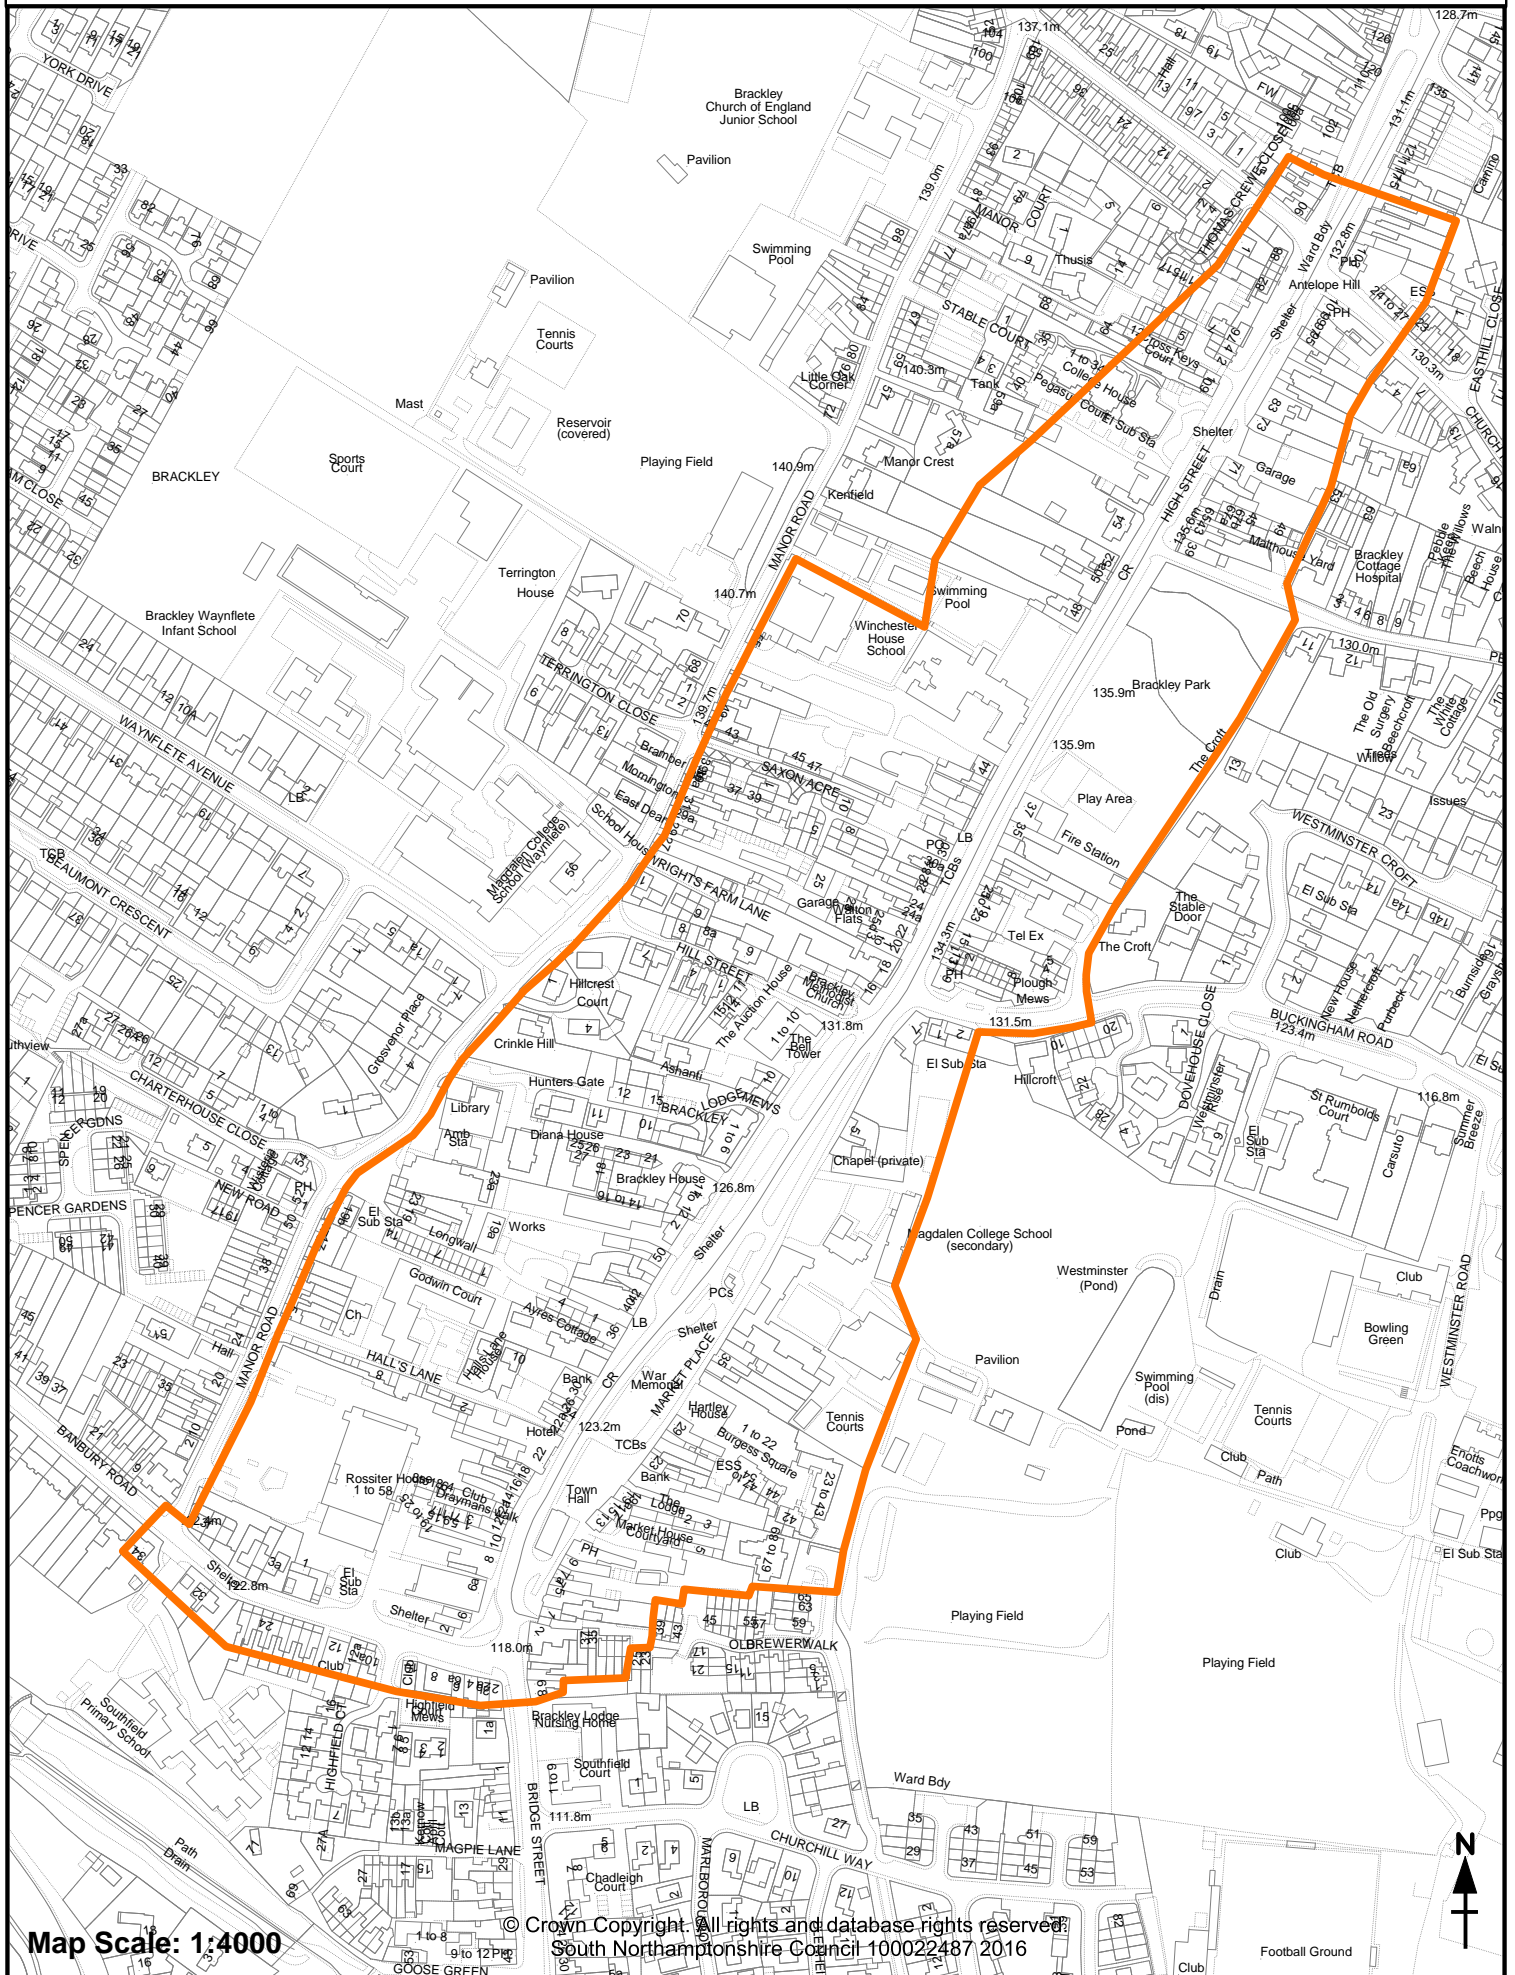

# Brackley Business District: Town Centre

South  
Northamptonshire  
Council

Map Scale: 1:4000

© Crown Copyright. All rights and database rights reserved.  
South Northamptonshire Council 100022487 2016